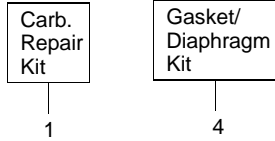

PARTS LIST NO. 530084491		Jonsered PARTS LIST	MODEL(s) GT26L	
DATE 7/24/02	REPLACES 530084491-12/05/01		Note: Illustration may differ from actual model due to design changes	PAGE NO. 5

Carburetor Assembly - #530069902 WT-380

Ref.	Part No.	Description
1.	530069829	Carburetor Repair Kit (KIT= Indicates Contents)
2.	530038478	Limiting Cap-Low (tan)
3.	530038479	Limiting Cap-High (brown)
4.	530069844	Gasket/Diaphragm Kit (● Indicates Contents)