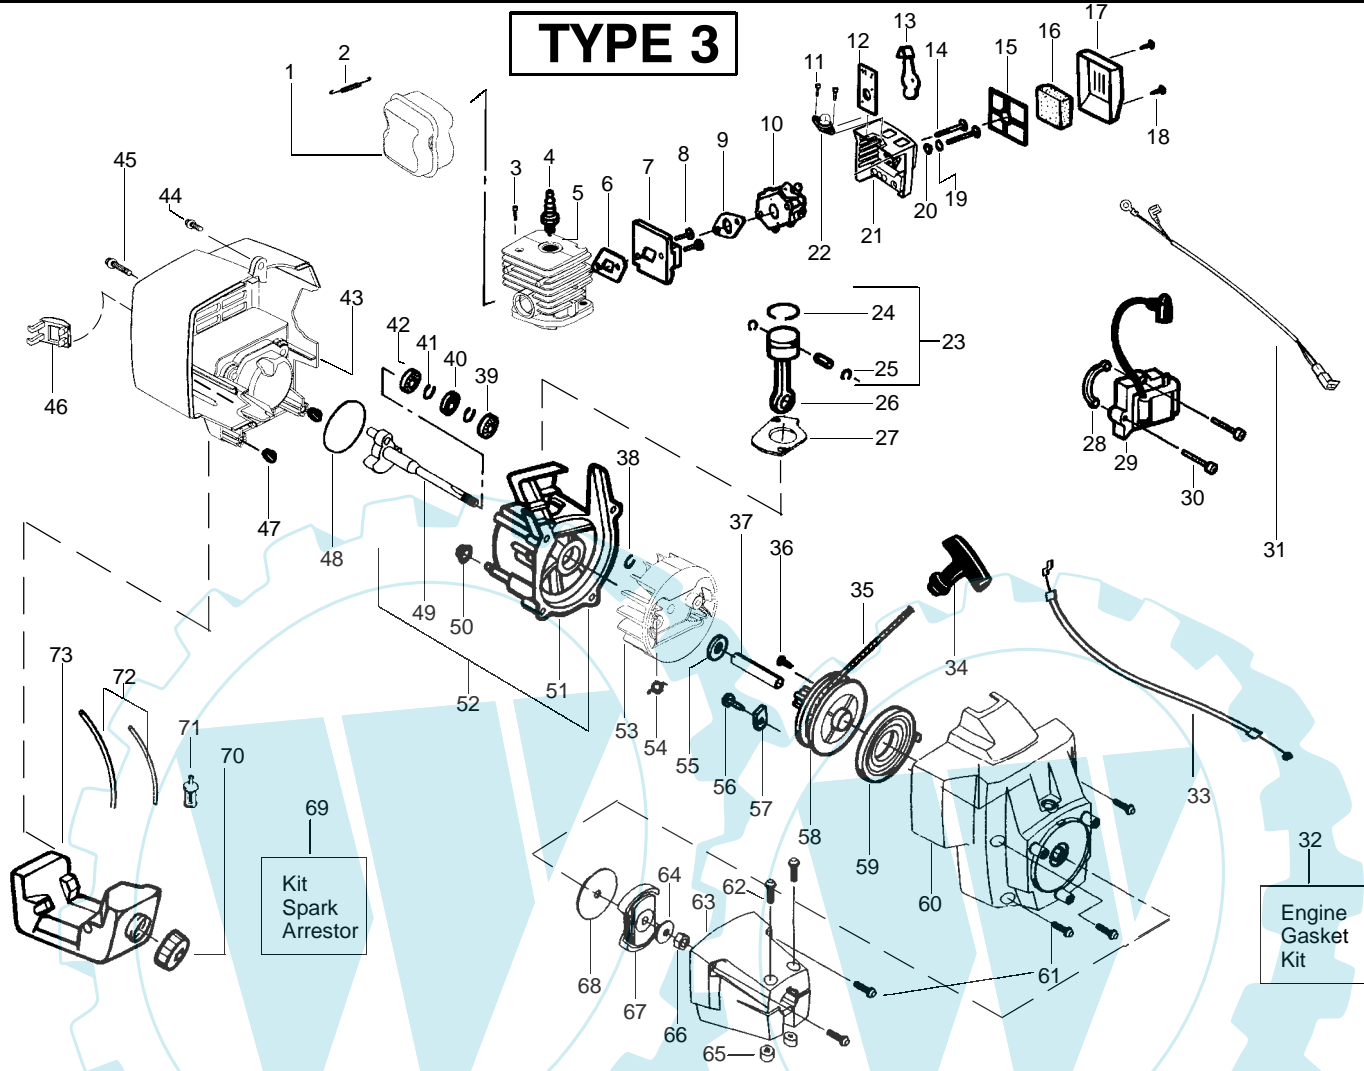

## Note !

To identify correct part number, check trimmer type at the end of the serial number decal.

Example of serial number; 02134N401525-2

The -2 tells it is a type 2.

02 means it was build in 2002.

The 134 means it was built on the 134th day of that year.

The 401525 is the individual serial number for that particular unit.

PARTS LIST NO. <b>530084491</b>		<b>Jonsered</b> PARTS LIST	MODEL(s) <b>GT26L</b>
DATE <b>7/24/02</b>	REPLACES <b>530084491-12/05/01</b>		NOTE: Illustration may differ from actual model due to design changes

✓ = NEW PART NUMBER FOR THIS IPL      \* = REFER TO THE SERVICE REFERENCE INDICATED FOR MORE INFORMATION. (LOCATED AT END OF IPL)

PARTS LIST NO. <b>530084491</b>		<b>Jonsered</b> PARTS LIST	MODEL(s) <b>GT26L</b>
DATE <b>7/24/02</b>	REPLACES <b>530084491-12/05/01</b>		<b>Note:</b> Illustration may differ from actual model due to design changes

✓ = NEW PART NUMBER FOR THIS IPL    \* = REFER TO THE SERVICE REFERENCE INDICATED FOR MORE INFORMATION. (LOCATED AT END OF IPL)

PARTS LIST NO. 530084491		<b>Jonsered</b> PARTS LIST	MODEL(s) GT26L
DATE 7/24/02	REPLACES 530084491-12/05/01		Note: Illustration may differ from actual model due to design changes