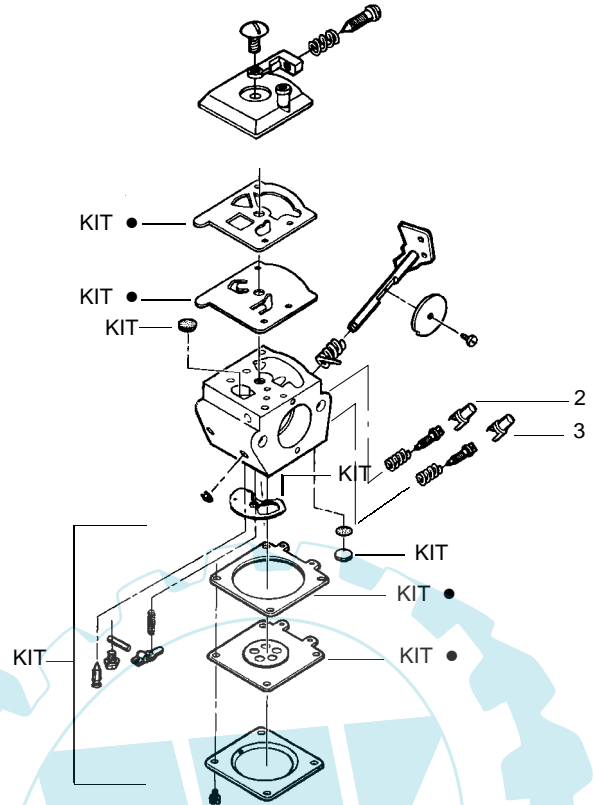

✓ = NEW PART NUMBER FOR THIS IPL    \* = REFER TO THE SERVICE REFERENCE INDICATED FOR MORE INFORMATION. (LOCATED AT END OF IPL)

PARTS LIST NO. 530084491		<b>Jonsered</b> PARTS LIST	MODEL(s) GT26L
DATE 7/24/02	REPLACES 530084491-12/05/01		Note: Illustration may differ from actual model due to design changes

**Carburetor Assembly - #530069902 WT-380**

Ref.	Part No.	Description
1.	530069829	Carburetor Repair Kit (KIT= Indicates Contents)
2.	530038478	Limiting Cap-Low (tan)
3.	530038479	Limiting Cap-High (brown)
4.	530069844	Gasket/Diaphragm Kit (● Indicates Contents)