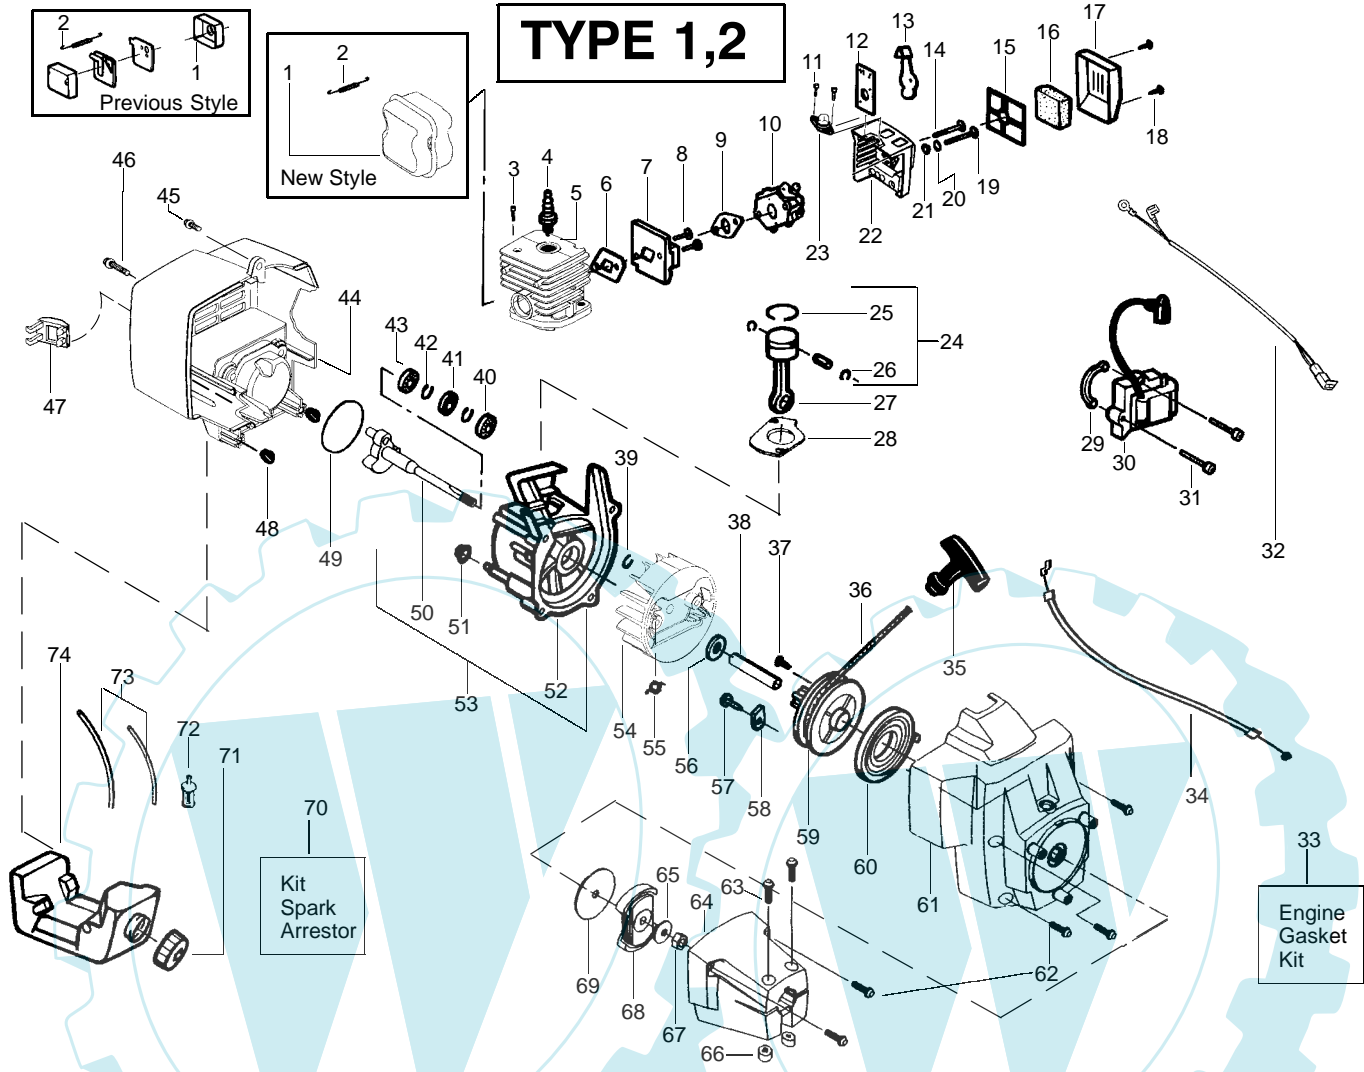

## Note !

To identify correct part number, check trimmer type at the end of the serial number decal.

Example of serial number; 02134N401525-2

The -2 tells it is a type 2.

02 means it was build in 2002.

The 134 means it was built on the 134th day of that year.

The 401525 is the individual serial number for that particular unit.

PARTS LIST NO. <b>530084491</b>		<b>Jonsered</b> PARTS LIST	MODEL(s) <b>GT26L</b>
DATE <b>7/24/02</b>	REPLACES <b>530084491-12/05/01</b>		NOTE: Illustration may differ from actual model due to design changes

✓ = NEW PART NUMBER FOR THIS IPL      \* = REFER TO THE SERVICE REFERENCE INDICATED FOR MORE INFORMATION. (LOCATED AT END OF IPL)

PARTS LIST NO. <b>530084491</b>		<b>Jonsered</b> PARTS LIST	MODEL(s) <b>GT26L</b>
DATE <b>7/24/02</b>	REPLACES <b>530084491-12/05/01</b>		<b>Note:</b> Illustration may differ from actual model due to design changes

✓ = NEW PART NUMBER FOR THIS IPL    \* = REFER TO THE SERVICE REFERENCE INDICATED FOR MORE INFORMATION. (LOCATED AT END OF IPL)

PARTS LIST NO. 530084491		<b>Jonsered</b> PARTS LIST	MODEL(s) GT26L
DATE 7/24/02	REPLACES 530084491-12/05/01		Note: Illustration may differ from actual model due to design changes